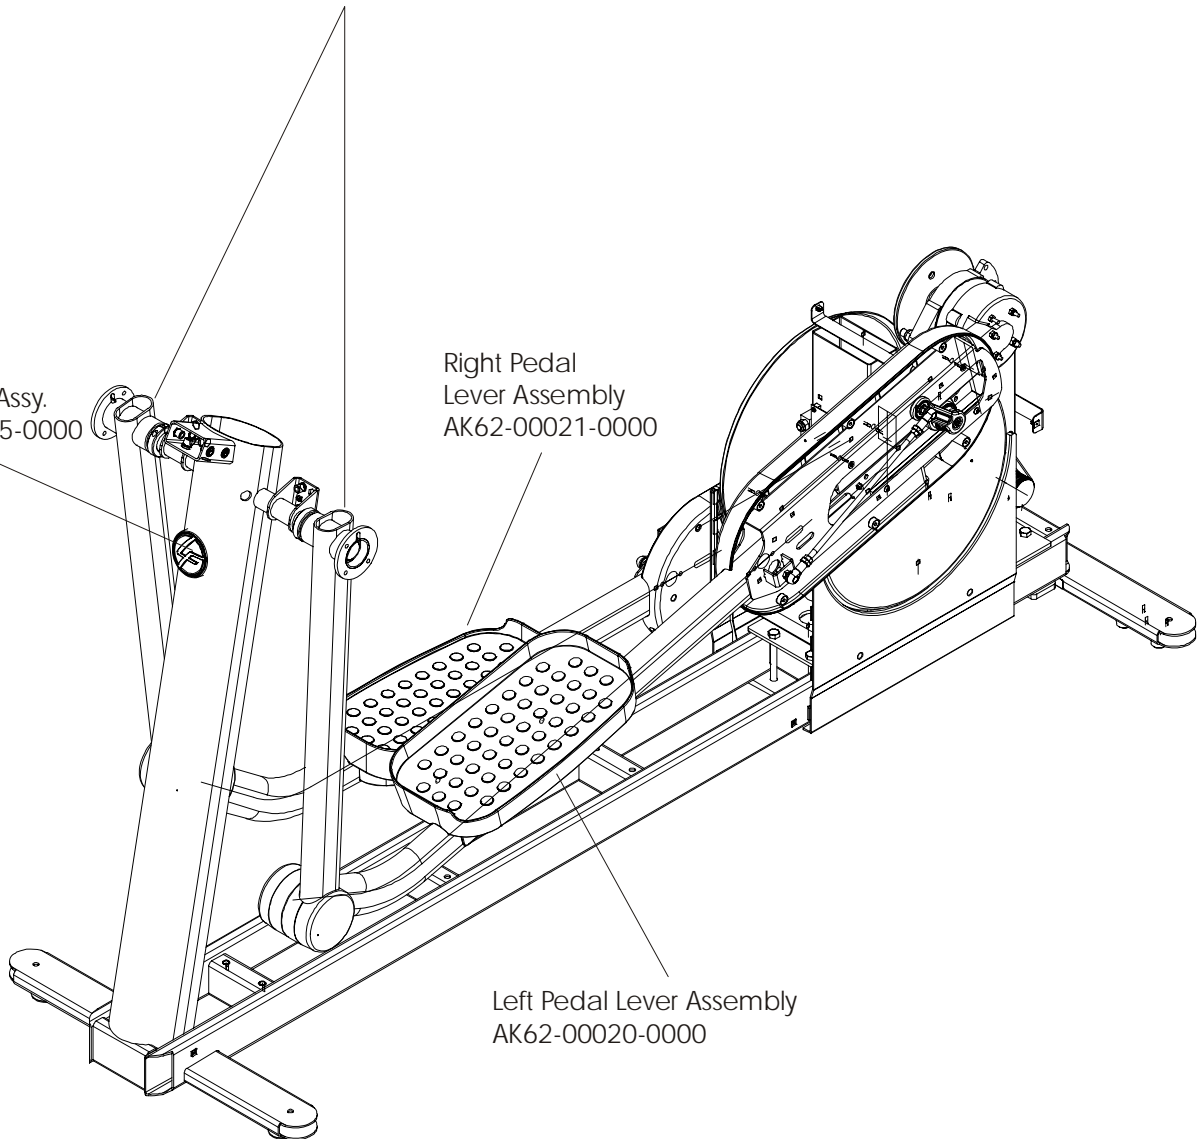

ARCTIC SILVER 95XEZ
Rocker Arms and Pedal Levers

95XEZ-0XXX-01
S/N WZX100000 and up

Rocker Arms Kit
GK62-00002-0070
contents:

Rocker Arms (2)
Hardened Spacers (2)
Oilite Washers (2)
Retaining Rings (2)
Loctite 620
Alcohol pad

Rocker Arms
AK62-00002-0070
Shaft Collar w/Screws
OK61-01259-0000

LF Bug
Medallion Assy.
AK58-00245-0000

Right Pedal
Lever Assembly
AK62-00021-0000

Left Pedal Lever Assembly
AK62-00020-0000